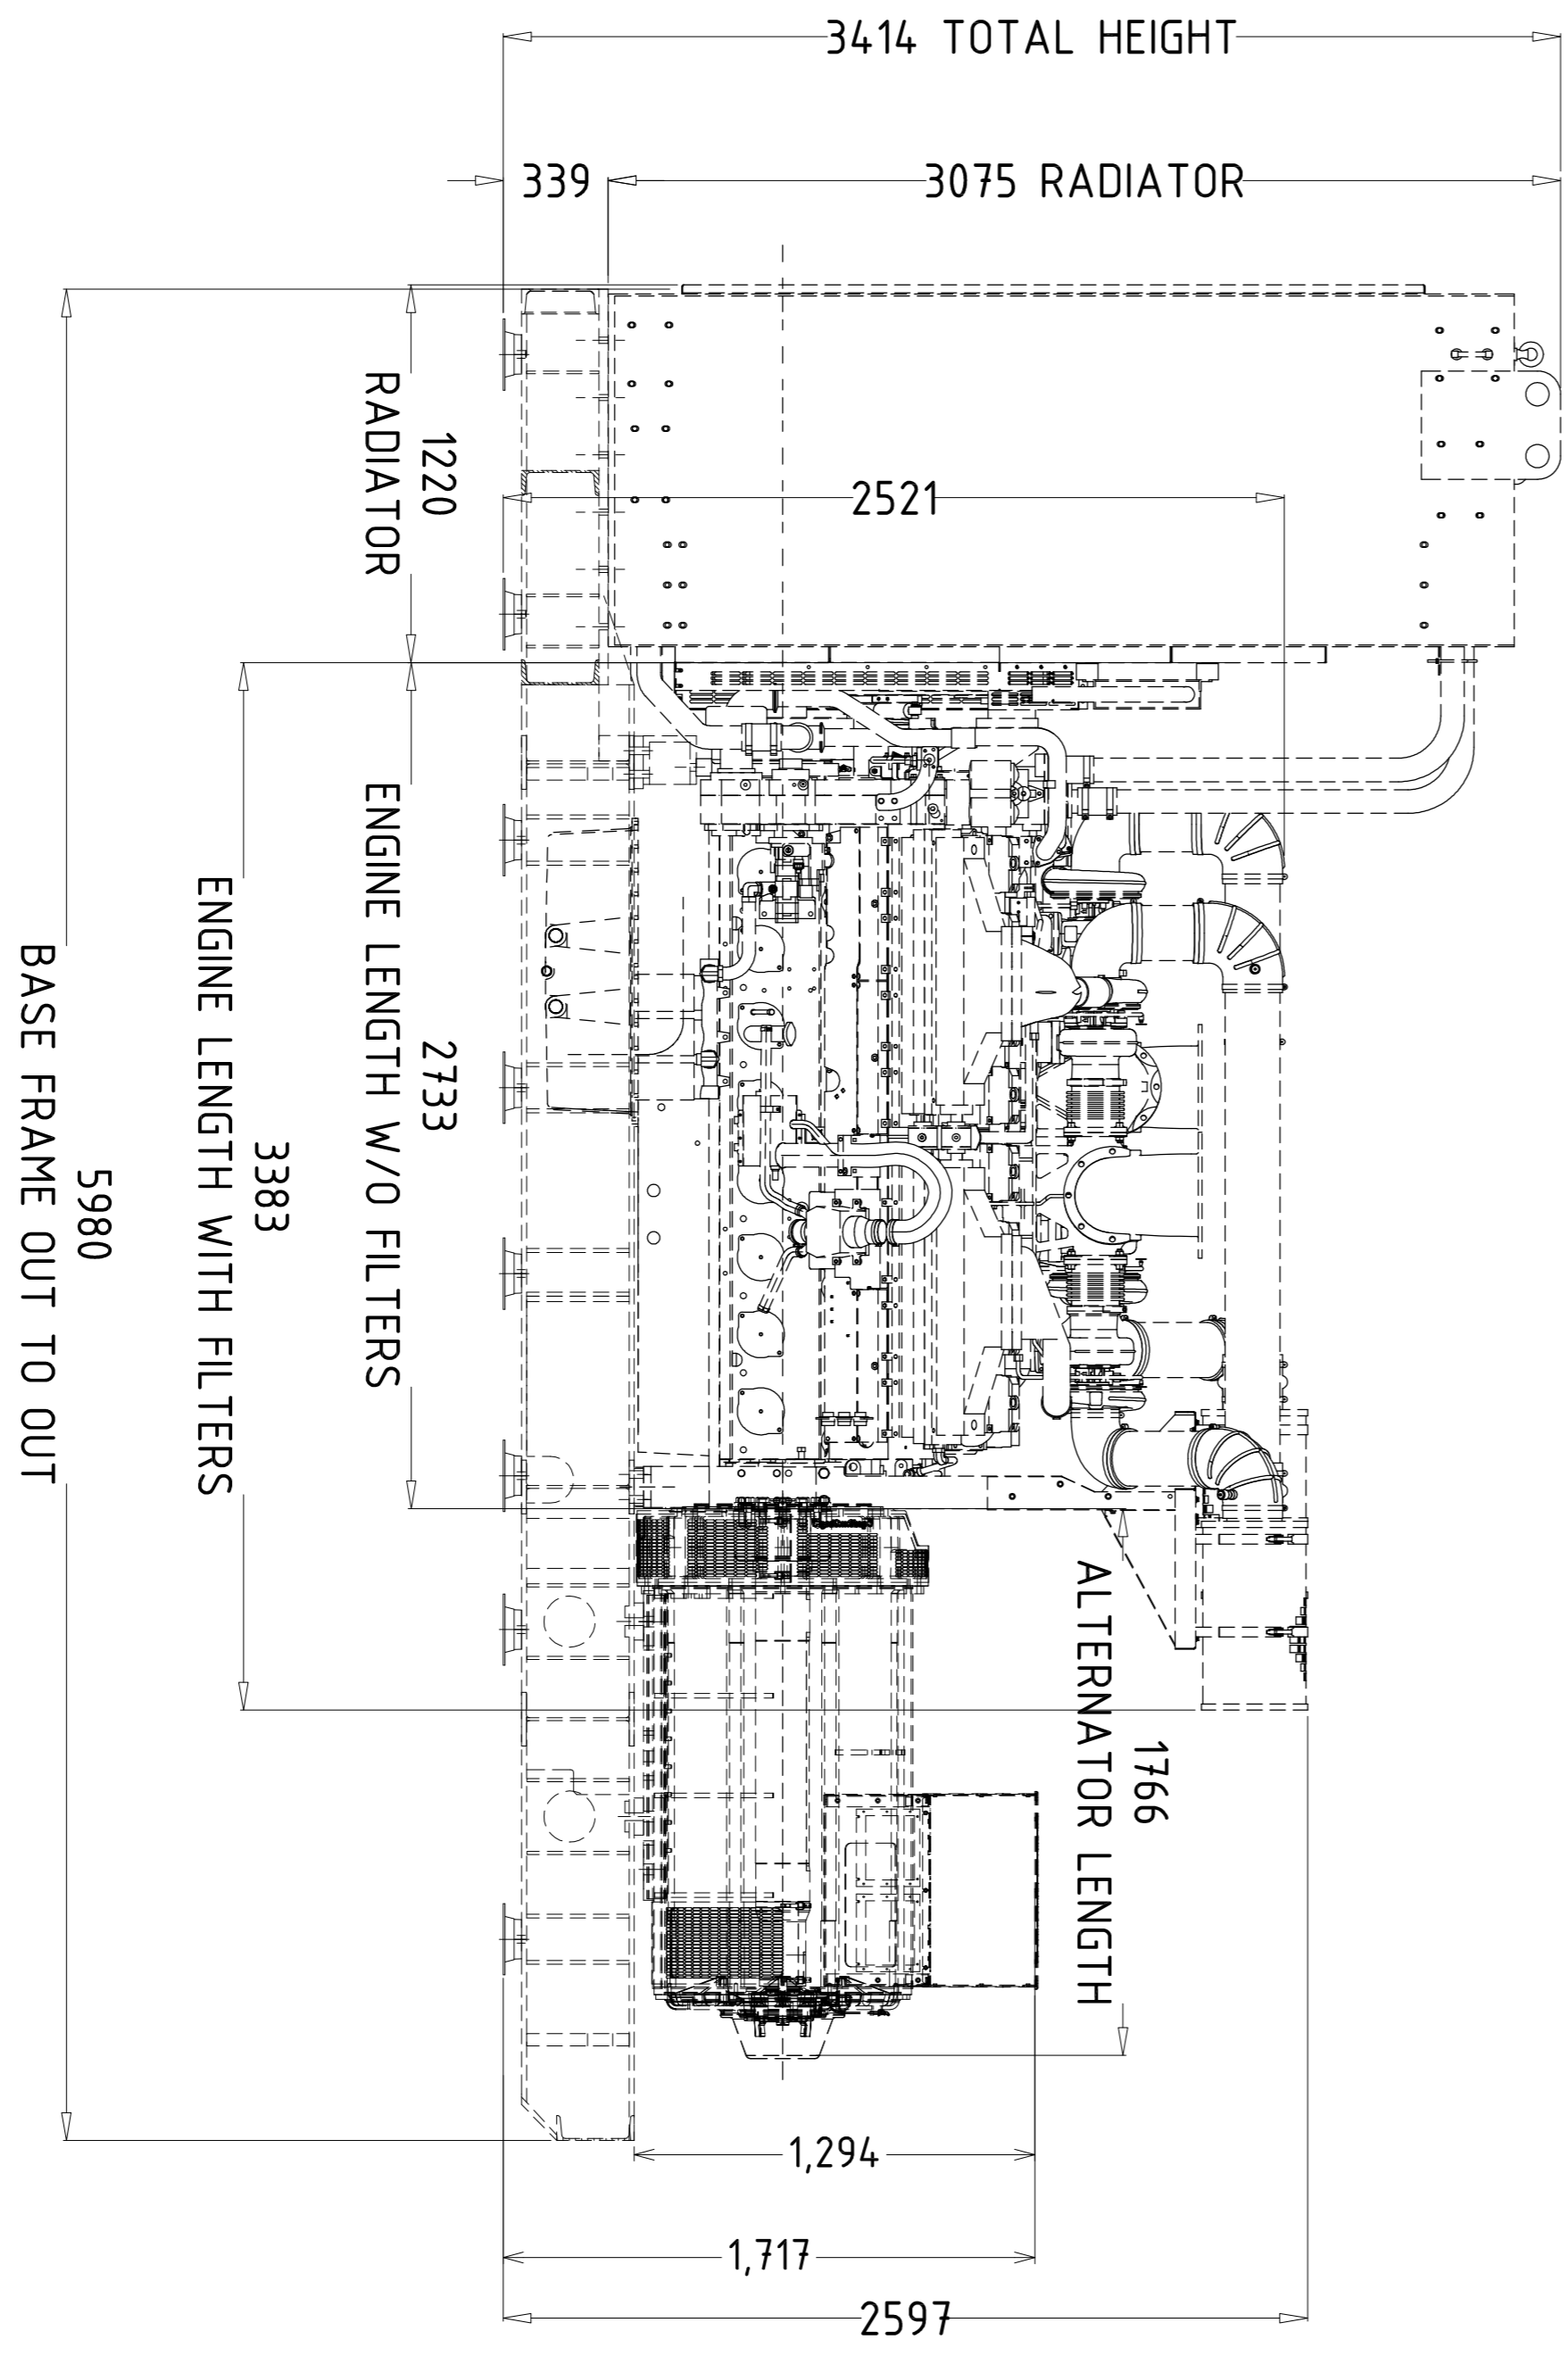

2000 KVA RADIATOR COOLED BARE DG SET DIMENSIONS

FRONT VIEW

TOP VIEW

2250 KVA RADIATOR COOLED BARE DG SET DIMENSIONS

FRONT VIEW

TOP VIEW