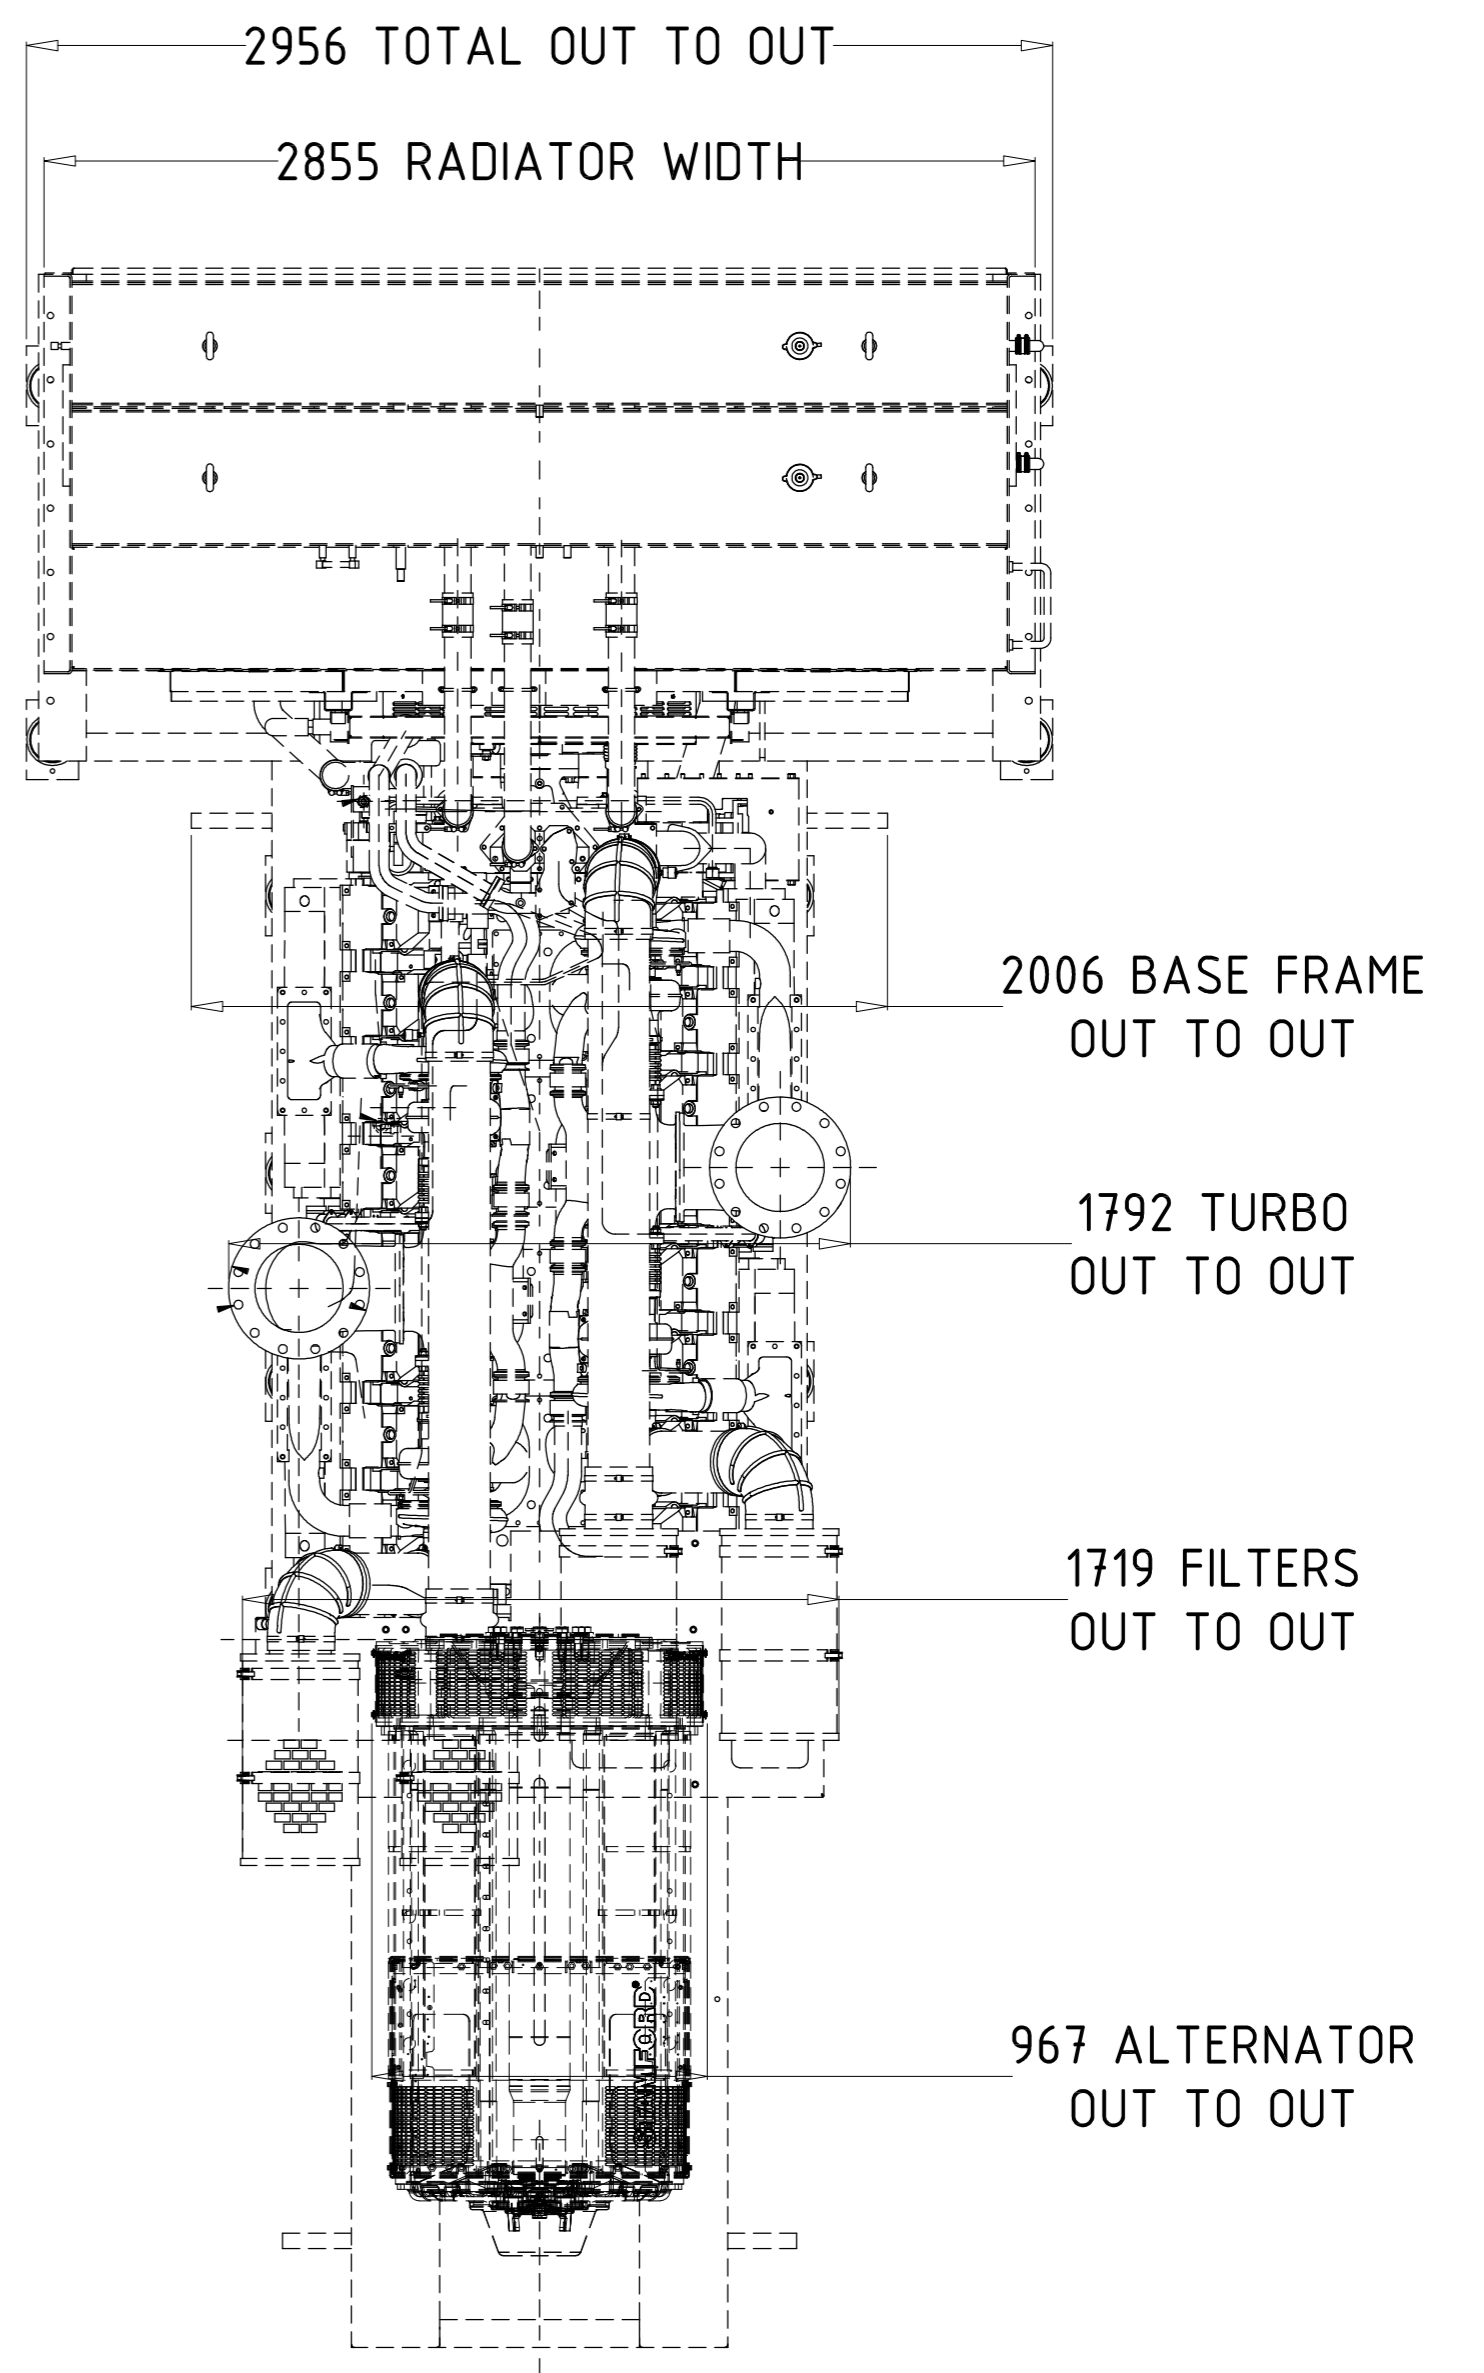

2000 KVA RADIATOR COOLED BARE DG SET DIMENSIONS

FRONT VIEW

TOP VIEW

2250 KVA RADIATOR COOLED BARE DG SET DIMENSIONS

FRONT VIEW

TOP VIEW