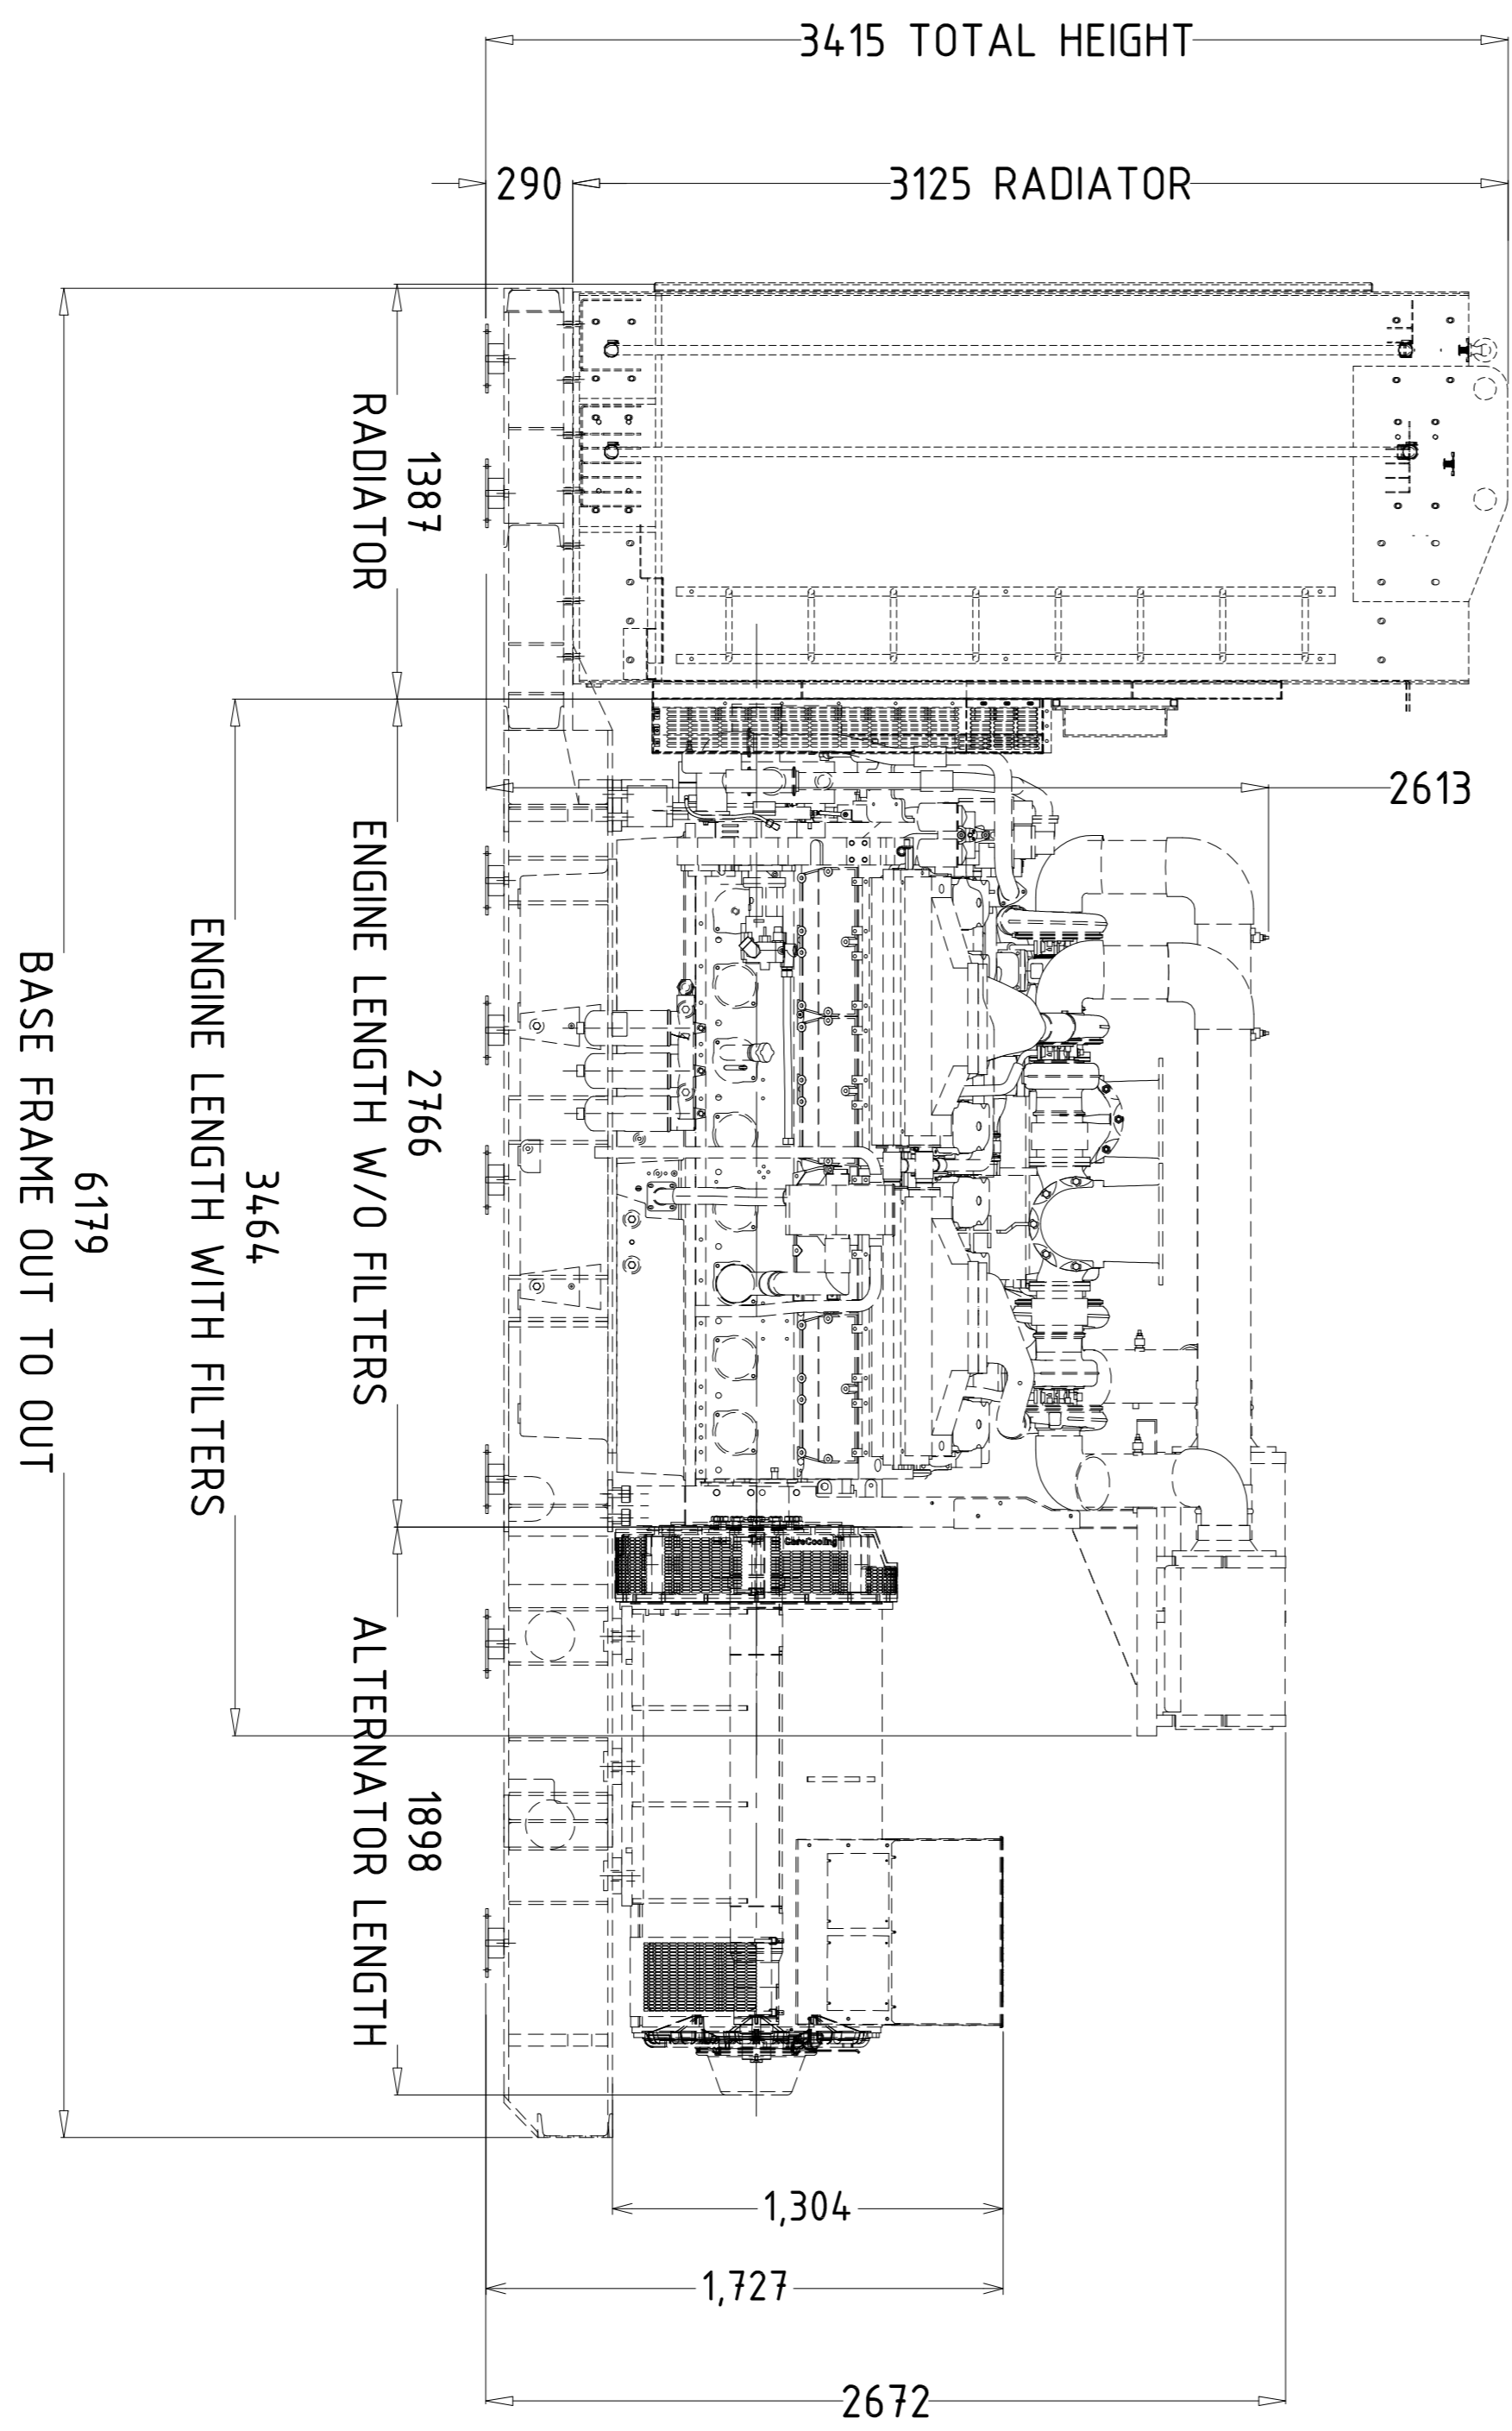

2000 KVA RADIATOR COOLED BARE DG SET DIMENSIONS

FRONT VIEW

TOP VIEW

2250 KVA RADIATOR COOLED BARE DG SET DIMENSIONS

FRONT VIEW

TOP VIEW